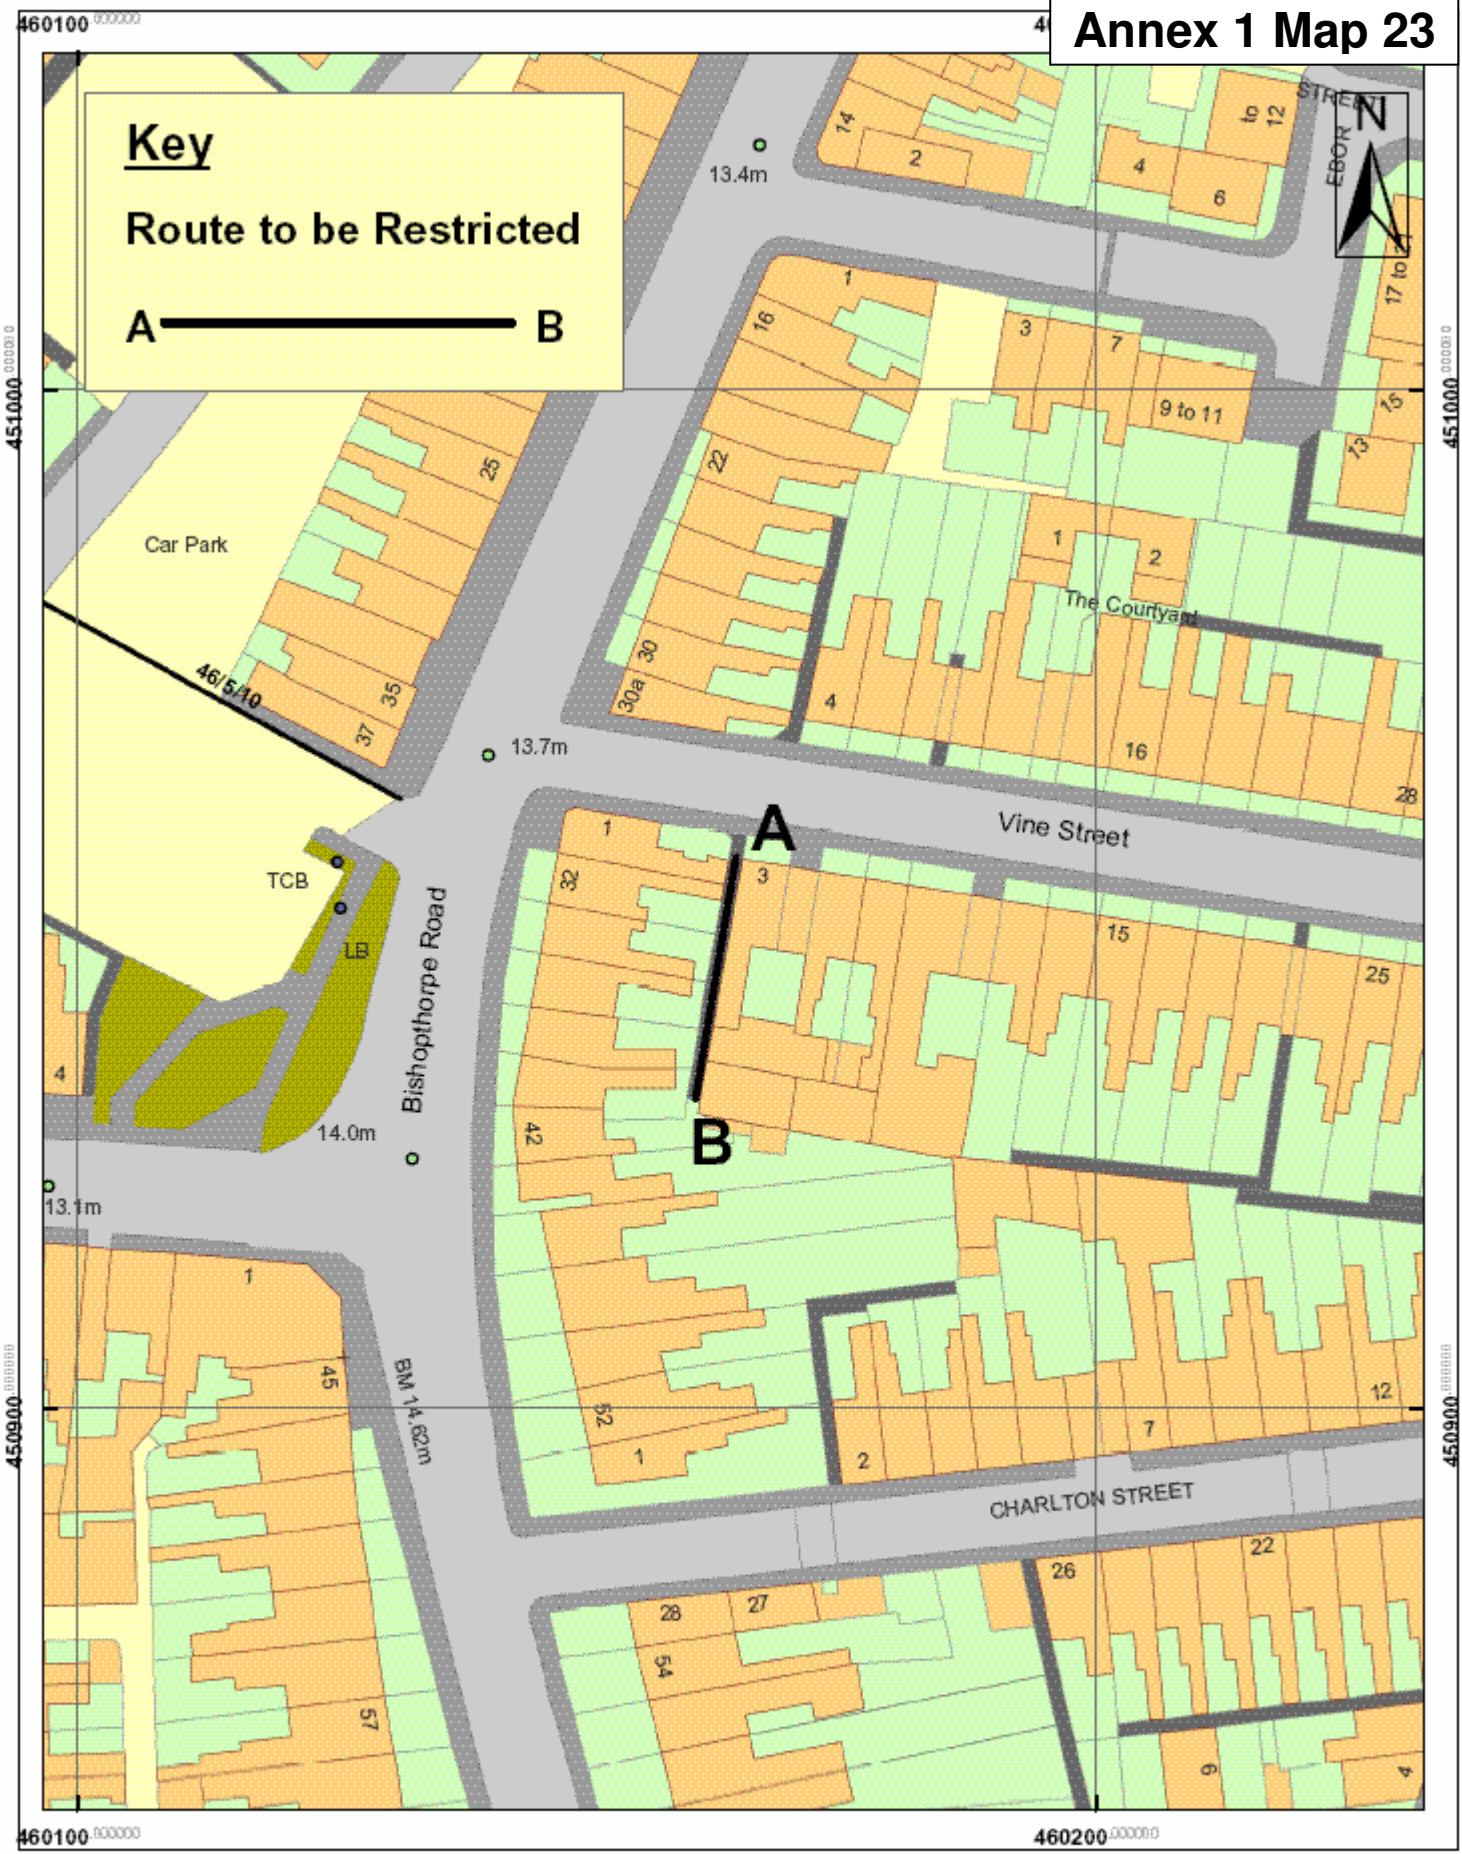

Annex 1 Map 23

9 St. Leonards Place, York, YO1 2ET
Telephone: 01904 613161

Highways Act 1980, S129A Grid Ref: SE 6051
Vine Street Bishopthorpe Road (1) Gating Order 2007

Scale 1:750	Drawn By: SB	Date: 7 August 2007
Public Rights of Way	Reference:	Drawing No.

Reproduced from the Ordnance Survey with the permission of the Controller of Her Majesty's Stationery Office © Crown copyright. Unauthorised reproduction infringes Crown copyright and may lead to prosecution or civil proceedings. City of York Council 100019088 2007